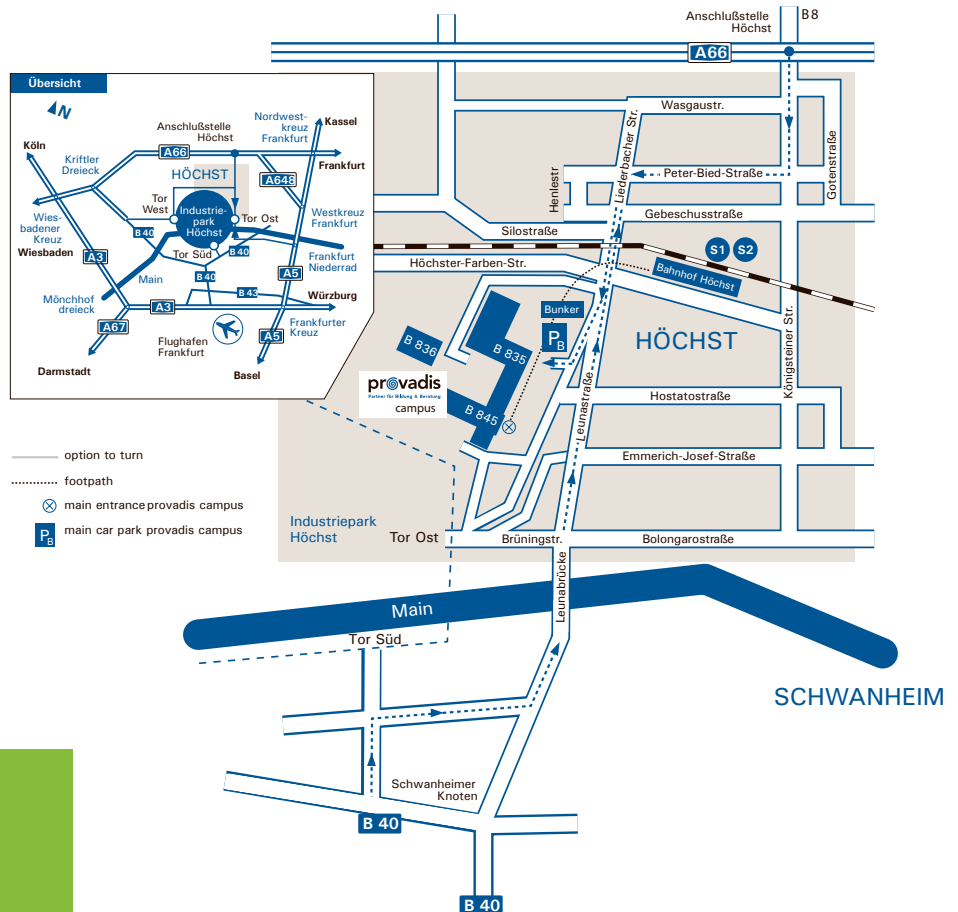

Internet: www.provadis.de

Geographic coordinates for car park B for navigation systems:
latitude 050° 05,59' north
longitude 008° 32,23' east

By car

A5 from Hamburg, Hannover, Kassel

- exit at Nordwestkreuz Frankfurt
- take the A66 towards Wiesbaden
- exit at Frankfurt-Höchst

A5 from Basel, Karlsruhe, Darmstadt

- exit at Westkreuz Frankfurt
- take the A648 to the A66 towards Wiesbaden
- exit at Frankfurt-Höchst

A3 from Köln, Bonn, Wiesbaden

- exit at Wiesbadener Kreuz
- take the A66 towards Frankfurt
- exit at Frankfurt-Höchst

From the A66 exit at Frankfurt-Höchst

- take the Königsteiner Straße (towards Höchst)
- turn right at Peter-Bied-Straße
- turn left at Liederbacher Straße
- continue straight on under the railway lines and pedestrian bridge to the Leunastraße
- pass the large (artistically painted) grey bunker on your right
- immediately after the bunker, turn right into Provadis car park B

By plane

The fastest way from the **Frankfurt Airport** to Provadis: by taxi directly to **provadis campus** or take bus number 58 from the airport bus station to Industriepark Höchst, Tor Ost and then follow the signs.